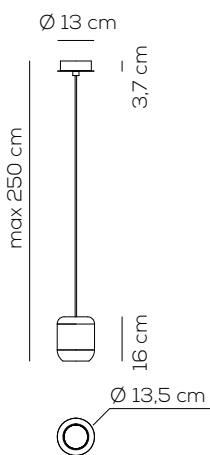

standard canopy

recessed canopy

SP URBAN P

kg 1,9 m³ 0,02

URBAN / solo con illuminazione verso il basso / downward lighting only/ driver included

Type	Article	CCT	Colours	Source (LCC)
SP	URBAN P	1X 2700K	BC wrinkled white	LCC 17,5W - diffused beam
		2X 3000K*	BR matt bronze	
		3X 3500K	NI matt nickel	

SP URBAN P ____ LCC _____

NOTICE: Luminous flux (lm) and efficacy (lm/W) for all LED luminaires is estimated based on nominal ratings of the LED sources. Technical data could be subject to alteration without notice. Axo Light does not provide legal guarantee for the accuracy of this data sheet.